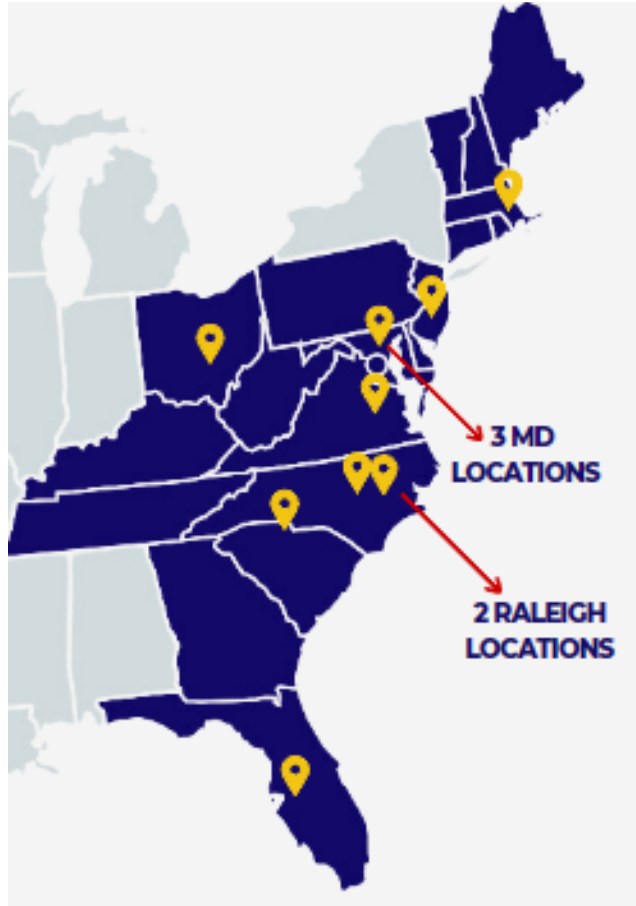

About Us

National Delivery Systems provides customized supply chain solutions throughout the eastern US. Our services include:

- **Retail Pool Distribution**
- **LTL/Cartage/Final Mile Services**
- **Warehousing & Fulfillment**
- **Dedicated Transportation**
- **3PL Services**

Our partners benefit from the latest in sort, scanning and warehouse technologies offering visibility and real-time data to assist in meeting today's logistics challenges

SERVING THE MIDWEST, NORTHEAST, MID-ATLANTIC AND SOUTHEAST REGIONS

Services

Pool Distribution

Full scale sort centers using the latest in scan technology platforms servicing the retail supply chain industry.

LTL, Cartage & Final Mile

Final mile transportation and cartage agent services for both asset and non-asset carriers.

Contact Us

7021 Columbia Gateway Drive, St 420
Columbia, MD 21046
833-574-7190
solutions@national-delivery.com
www.national-delivery.com